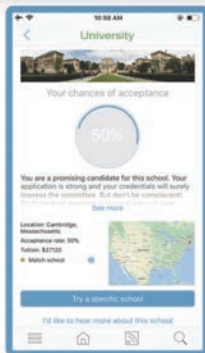

## Study in Orlando, Florida

At Valencia College, get everything you need to succeed—from affordable tuition to smaller class sizes to 7 convenient locations. Named one of the best colleges in the U.S., students from more than 100+ countries are represented on our campuses.

Ranked 5<sup>th</sup> in the nation for hosting international students at a community college\*

On-campus housing available at Downtown Campus

We look forward to seeing you on campus.

**Learn more:** [international.valenciacollege.edu](https://www.international.valenciacollege.edu)

**SAT/ACT**  
NOT REQUIRED  
FOR ADMISSION

**100+**  
PROGRAMS

Including an intensive English program

Valencia College  
International Students

StudyInOrlandoFL

**VALENCIA COLLEGE**

\*Source: Open Doors® Report

## How GradTrain works

Use AI-based admissions predictor algorithms

AI algorithms build application portfolio of 7 programs

Learn about schools and get in touch with schools & alums

"I used GradTrain's admissions predictors, and based on their recommendations, applied to 6 schools and got into 5. I since completed my degree and am now pursuing my PhD. I found GradTrain as the only website aimed towards helping graduate students for higher studies abroad."